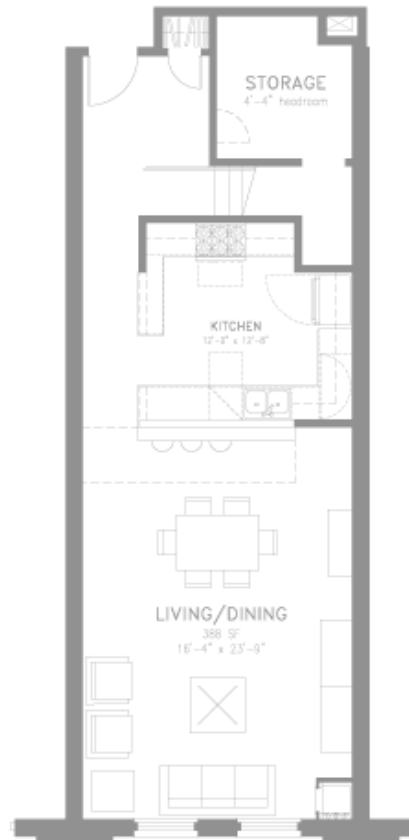

Penthouse A

2 bedroom

1 den

2.5 bathroom

2,262 sq ft interior

734 sq ft exterior

Specifications

- Large outdoor terraces
- Huge 16' high living room ceilings
- Suspended low voltage track lighting system
- European style custom cabinetry featuring Wenge wood, metal, and frosted glass
- Glass mosaic backsplash tile
- IceStone and stainless steel counters
- Hansgrohe faucets
- Yiking 6 burner gas range, Subzero refrigerator
- Skylight in master bathroom
- Large walk-in master bedroom closet

Penthouse C

2 bedroom

2 bathroom

1,736 sq ft interior

235 sq ft exterior

Specifications

Large outdoor terraces

Huge 16' high living room ceilings

Yiking 6 burner gas range, Subzero refrigerator

Skylight in master bathroom

Large walk-in master bedroom closet

Penthouse D

2 bedroom

2 bathroom

1,739 sq ft interior

235 sq ft exterior