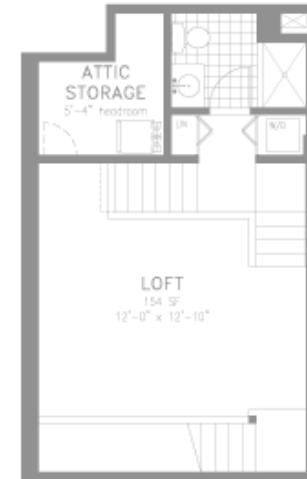

Penthouse A

2 bedroom

1 den

2.5 bathroom

2,262 sq ft interior

734 sq ft exterior

Specifications

- Large outdoor terraces
- Huge 16' high living room ceilings
- Suspended low voltage track lighting system
- European style custom cabinetry featuring Wenge wood, metal, and frosted glass
- Glass mosaic backsplash tile
- IceStone and stainless steel counters
- Hansgrohe faucets
- Yiking 6 burner gas range, Subzero refrigerator
- Skylight in master bathroom
- Large walk-in master bedroom closet

Penthouse C

2 bedroom

2 bathroom

1,736 sq ft interior

235 sq ft exterior

Specifications

Large outdoor terraces

Huge 16' high living room ceilings

Yiking 6 burner gas range, Subzero refrigerator

Skylight in master bathroom

Large walk-in master bedroom closet

Penthouse D

2 bedroom

2 bathroom

1,739 sq ft interior

235 sq ft exterior

IceStone and stainless steel counters

Hansgrohe faucets

Yiking 6 burner gas range, Subzero refrigerator

Skylight in master bathroom

Large walk-in master bedroom closet

Penthouse E

1 bedroom
1 loft
1 den
2 bathroom
2,141 sq ft interior
509 sq ft exterior