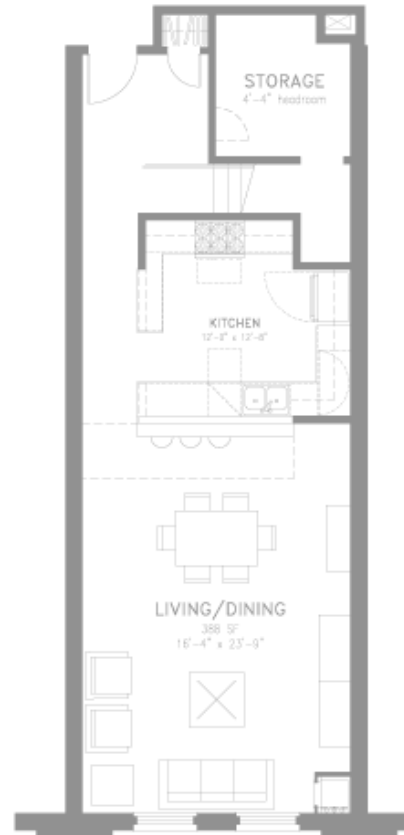

Penthouse A

2 bedroom

1 den

2.5 bathroom

2,262 sq ft interior

734 sq ft exterior

Specifications

- Large outdoor terraces
- Huge 16' high living room ceilings
- Suspended low voltage track lighting system
- European style custom cabinetry featuring Wenge wood, metal, and frosted glass
- Glass mosaic backsplash tile
- IceStone and stainless steel counters
- Hansgrohe faucets
- Yiking 6 burner gas range, Subzero refrigerator
- Skylight in master bathroom
- Large walk-in master bedroom closet

Penthouse C

2 bedroom

2 bathroom

1,736 sq ft interior

235 sq ft exterior

Specifications

Large outdoor terraces

Huge 16' high living room ceilings

Yiking 6 burner gas range, Subzero refrigerator

Skylight in master bathroom

Large walk-in master bedroom closet

Penthouse D

2 bedroom

2 bathroom

1,739 sq ft interior

235 sq ft exterior

IceStone and stainless steel counters

Hansgrohe faucets

Yiking 6 burner gas range, Subzero refrigerator

Skylight in master bathroom

Large walk-in master bedroom closet

Penthouse E

1 bedroom
1 loft
1 den
2 bathroom
2,141 sq ft interior
509 sq ft exterior