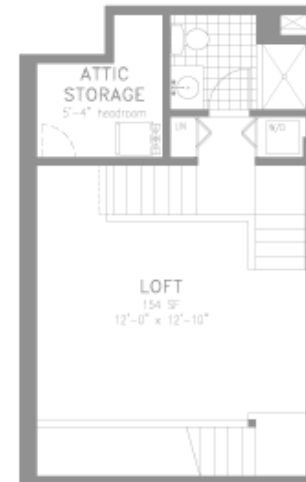

Penthouse A

2 bedroom

1 den

2.5 bathroom

2,262 sq ft interior

734 sq ft exterior

Specifications

- Large outdoor terraces
- Huge 16' high living room ceilings
- Suspended low voltage track lighting system
- European style custom cabinetry featuring Wenge wood, metal, and frosted glass
- Glass mosaic backsplash tile
- IceStone and stainless steel counters
- Hansgrohe faucets
- Yiking 6 burner gas range, Subzero refrigerator
- Skylight in master bathroom
- Large walk-in master bedroom closet

Penthouse C

2 bedroom

2 bathroom

1,736 sq ft interior

235 sq ft exterior

Specifications

Large outdoor terraces

Huge 16' high living room ceilings

Yiking 6 burner gas range, Subzero refrigerator

Skylight in master bathroom

Large walk-in master bedroom closet

Penthouse D

2 bedroom

2 bathroom

1,739 sq ft interior

235 sq ft exterior