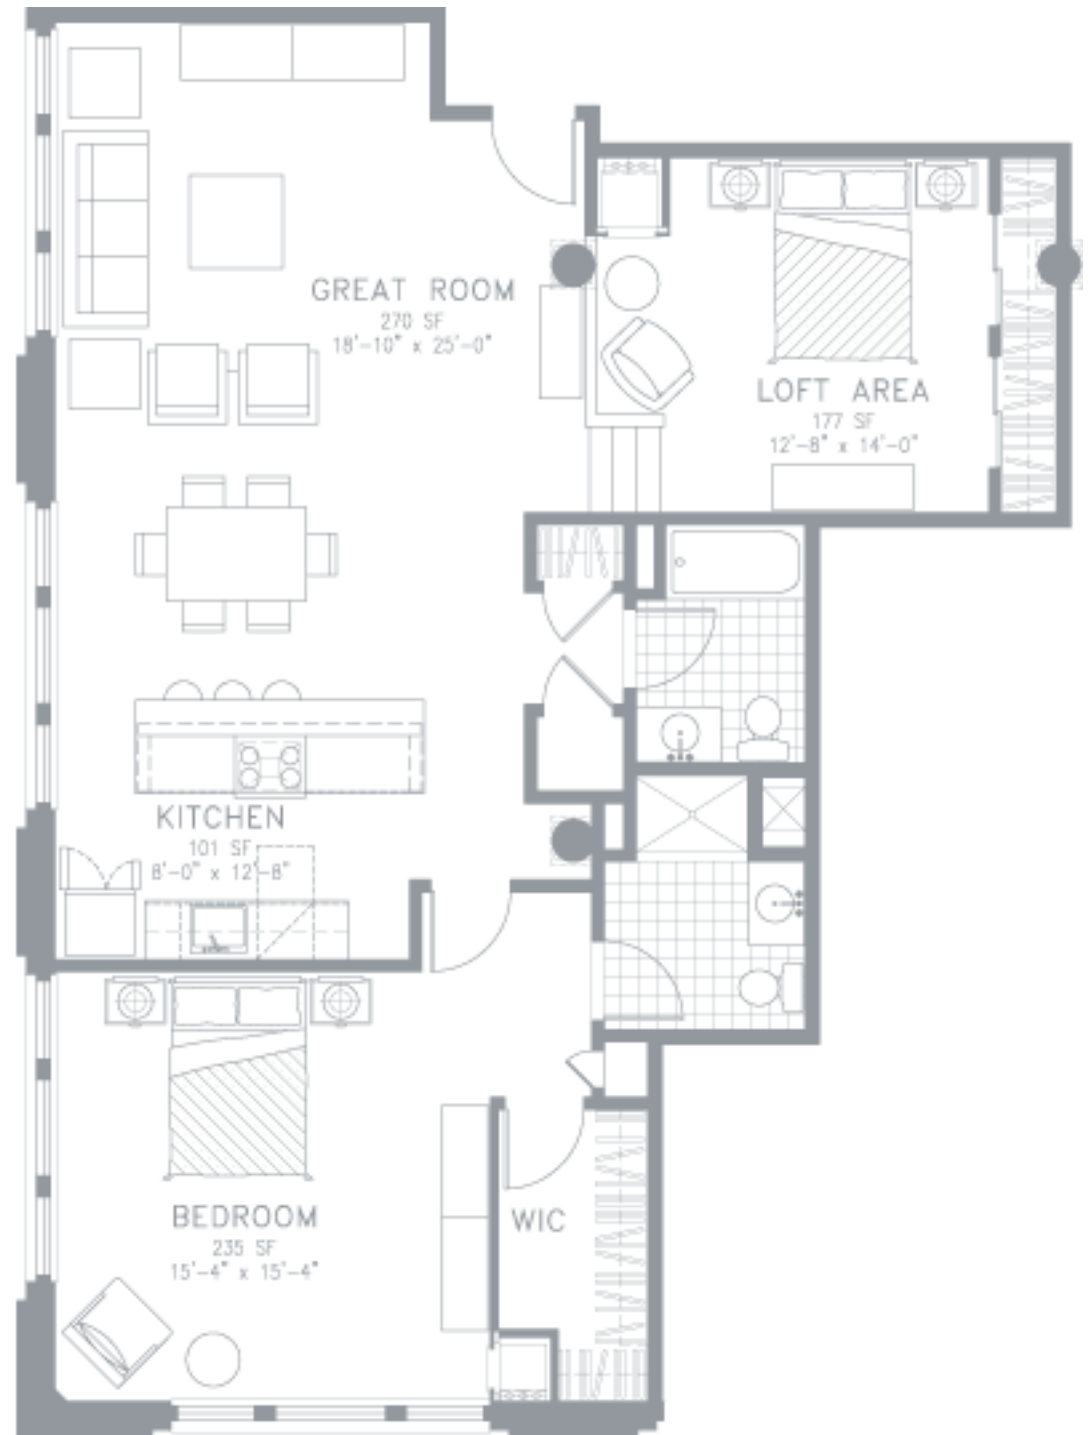

Unit A

2 bedroom

2 bathroom

1,349 sq ft

25 sq ft of storage

Unit B

2 bedroom

2 bathroom

1,198 sq ft

25 sq ft of storage

Unit C

1 bedroom

1 bathroom

856 sq ft

25 sq ft of storage

Unit D

1 bedroom

1 bathroom

856 sq ft

25 sq ft of storage

Unit E

1 bedroom + study

1.5 bathrooms

1,212 sq ft

25 sq ft of storage