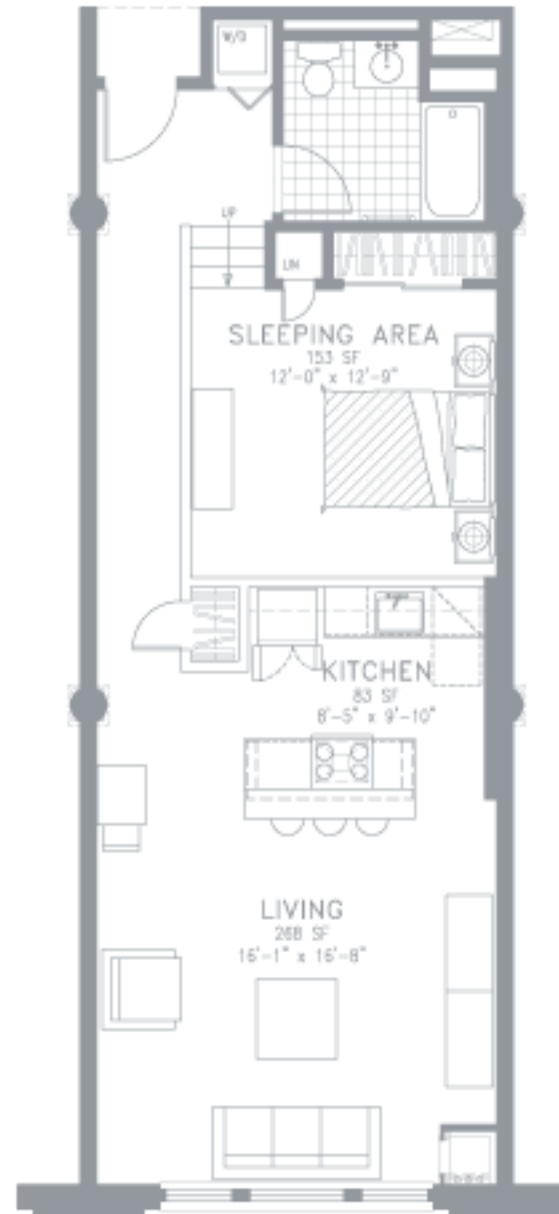

Unit A

2 bedroom

2 bathroom

1,349 sq ft

25 sq ft of storage

Unit B

2 bedroom

2 bathroom

1,198 sq ft

25 sq ft of storage

Unit C

1 bedroom

1 bathroom

856 sq ft

25 sq ft of storage

Unit D

1 bedroom

1 bathroom

856 sq ft

25 sq ft of storage

Unit E

1 bedroom + study

1.5 bathrooms

1,212 sq ft

25 sq ft of storage